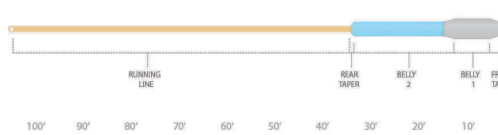

- 126458 - SONAR TROPICAL TITAN TAPER WF-8-F/5 CLEAR TIP GRASS / SKY BLUE / CLEAR