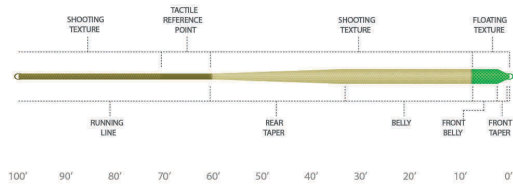

AMPLITUDE MPX

- 128865 - WF-7-F TURTLE GRASS / WILLOW / OPTIC GREEN
- 128872 - WF-8-F TURTLE GRASS / WILLOW / OPTIC GREEN
- 128889 - WF-9-F TURTLE GRASS / WILLOW / OPTIC GREEN