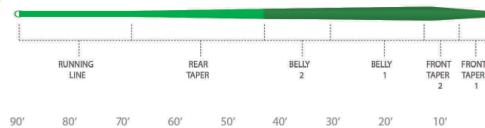

- 102827 - WF -2-F OPTIC GREEN / GREEN
- 120869 - WF -3-F OPTIC GREEN / GREEN