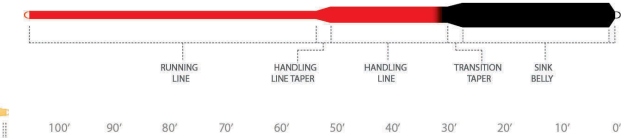

WET CEL SINKING