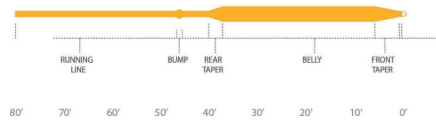

S: 40 lb 18.1 kg

L: 80 lb 36.2 kg

**AIR CEL FLOATING**

- 103800 - WF- 4-F YELLOW
- 103817 - WF- 5-F YELLOW
- 103824 - WF- 6-F YELLOW
- 103831 - WF- 7-F YELLOW
- 103848 - WF- 8-F YELLOW
- 103855 - WF- 9-F YELLOW