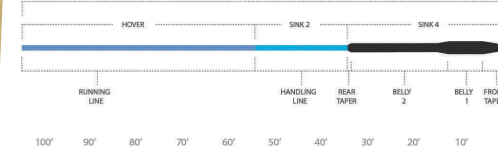

- 125734 - WF-6-5 TEXTURED PALE GREEN / BLUE / OLIVE
- 125741 - WF-7-5 TEXTURED PALE GREEN / BLUE / OLIVE
- 125758 - WF-8-5 TEXTURED PALE GREEN / BLUE / OLIVE