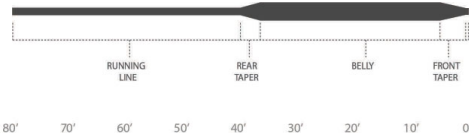

- 112307 - TYPE IV WF- 5-5 CHARCOAL
- 112314 - TYPE IV WF- 6-5 CHARCOAL
- 112321 - TYPE IV WF- 7-5 CHARCOAL
- 112338 - TYPE IV WF- 8-5 CHARCOAL