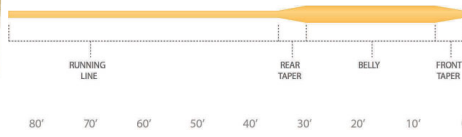

- 117166 - WF- 3-F BUCKSKIN
- 117173 - WF- 4-F BUCKSKIN
- 117180 - WF- 5-F BUCKSKIN
- 117197 - WF- 6-F BUCKSKIN
- 120388 - WF- 7-F BUCKSKIN

LEADER TROUT