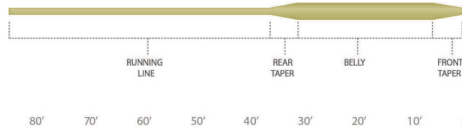

- 117142 - WF- 5-F WILLOW
- 117159 - WF- 6-F WILLOW
- 119979 - WF- 7-F WILLOW
- 119986 - WF- 8-F WILLOW