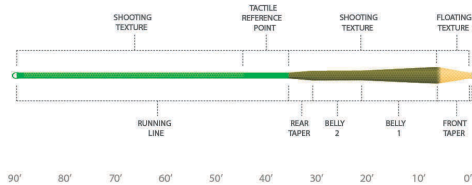

AMPLITUDE TROUT

- 128780 - WF-3-F BLUE / BAMBOO / BLUE HERON
- 128797 - WF-4-F BLUE / BAMBOO / BLUE HERON
- 128803 - WF-5-F BLUE / BAMBOO / BLUE HERON
- 128810 - WF-6-F BLUE / BAMBOO / BLUE HERON
- 128827 - WF-7-F BLUE / BAMBOO / BLUE HERON